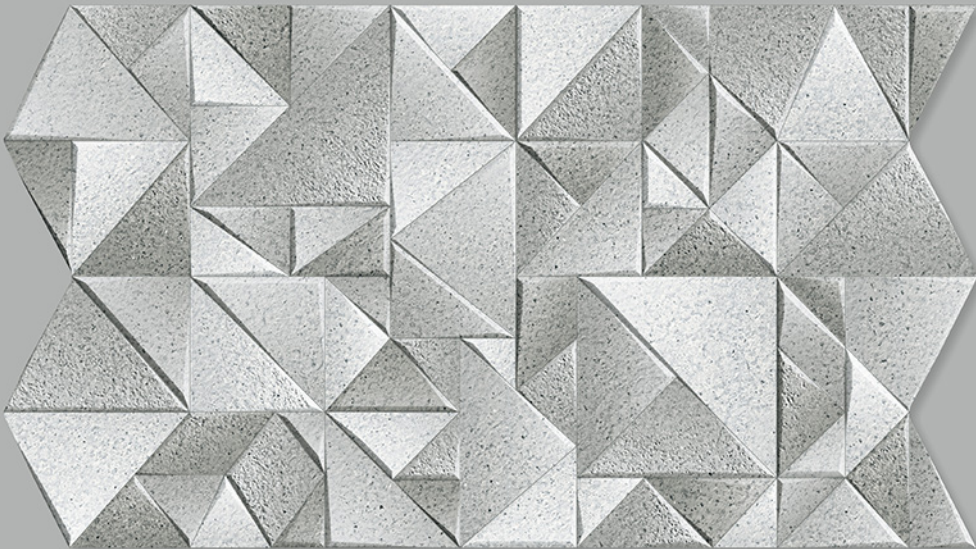

Indian diamond - 12

INDIAN DIAMOND
COLLECTION - 2022

Random
design

High
Definition

Digital
tech.

Wall
Tiles