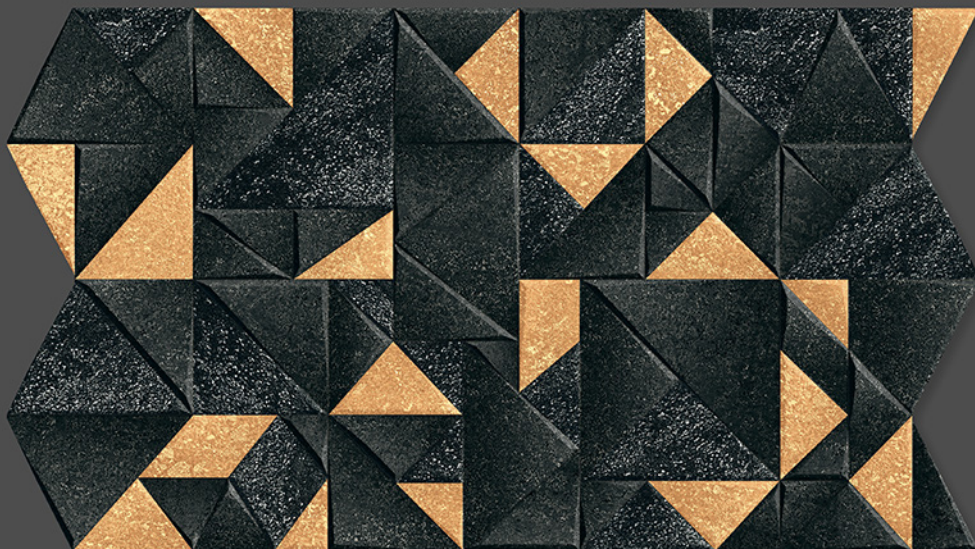

Random
design

High
Definition

Digital
tech.

Wall
Tiles

12"x22"

Indian diamond - 05

INDIAN DIAMOND
COLLECTION - 2022

Random
design