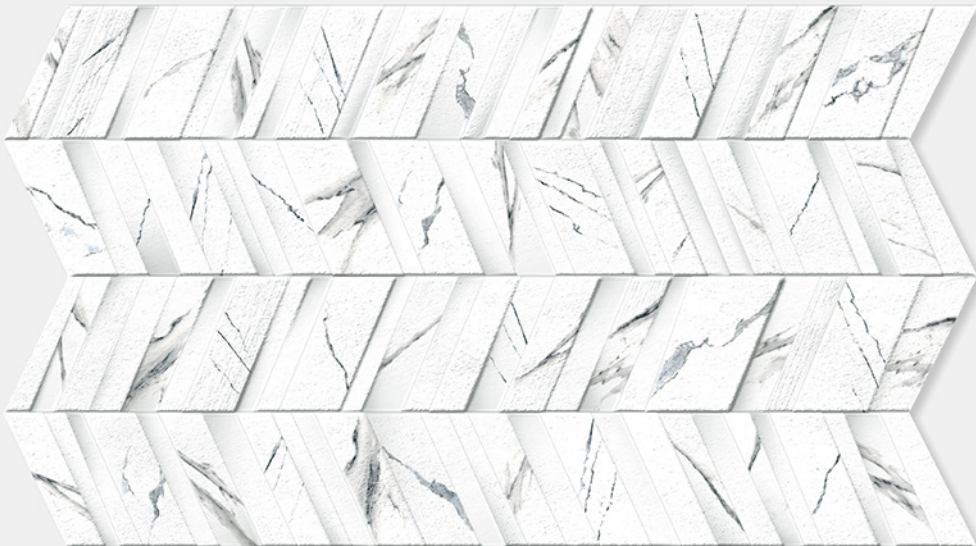

Digital tech.

Wall Tiles

Beautiful
Architecture choice

12"x22"

Indian ocean - 06

INDIAN OCEAN
COLLECTION - 2022

Random design

High Definition