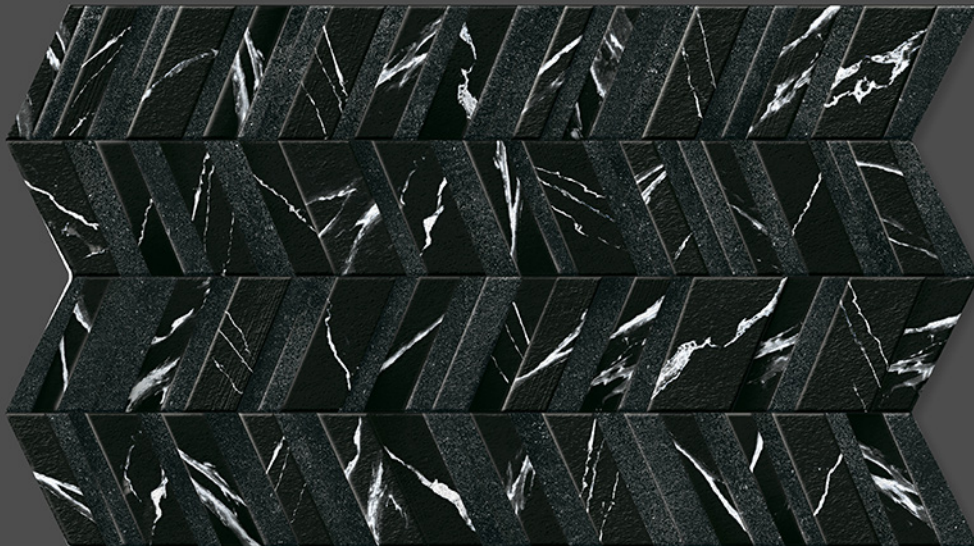

Digital tech.

Wall Tiles

*Elegant
and durable*

12" x 22"

Indian ocean - 07

INDIAN OCEAN
COLLECTION - 2022

Random
design

High
Definition